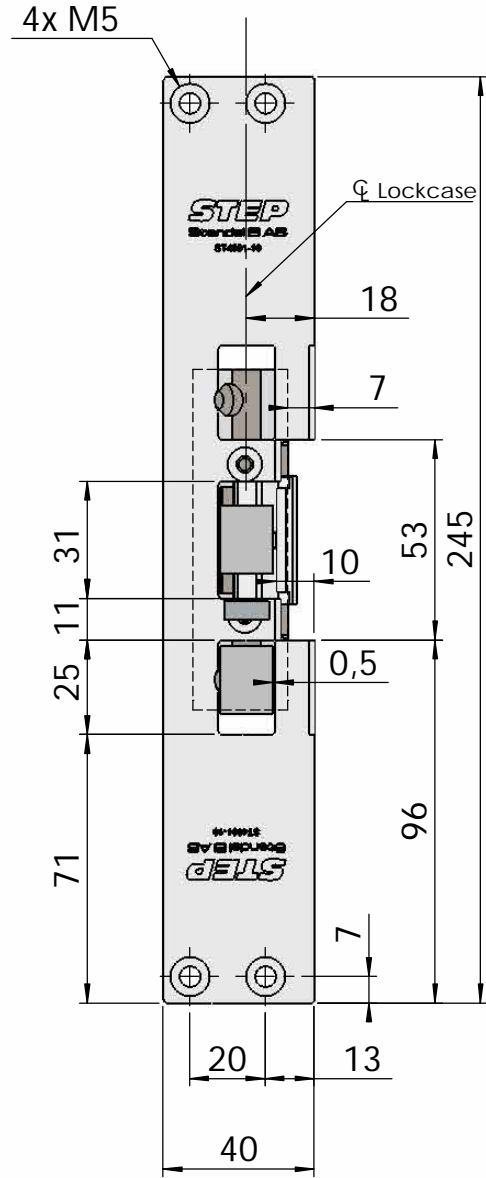

Montering för Modul

This document shall not be copied without owners written allowance and its content shall not be exposed for third part nor be used for unauthorized purpose.

Owner
Stendals EI AB

Title/Description
STEP 40 med plan stolpe plös 10mm
Montering för Modul

Drawing no. ST4001-10

Scale
1:2