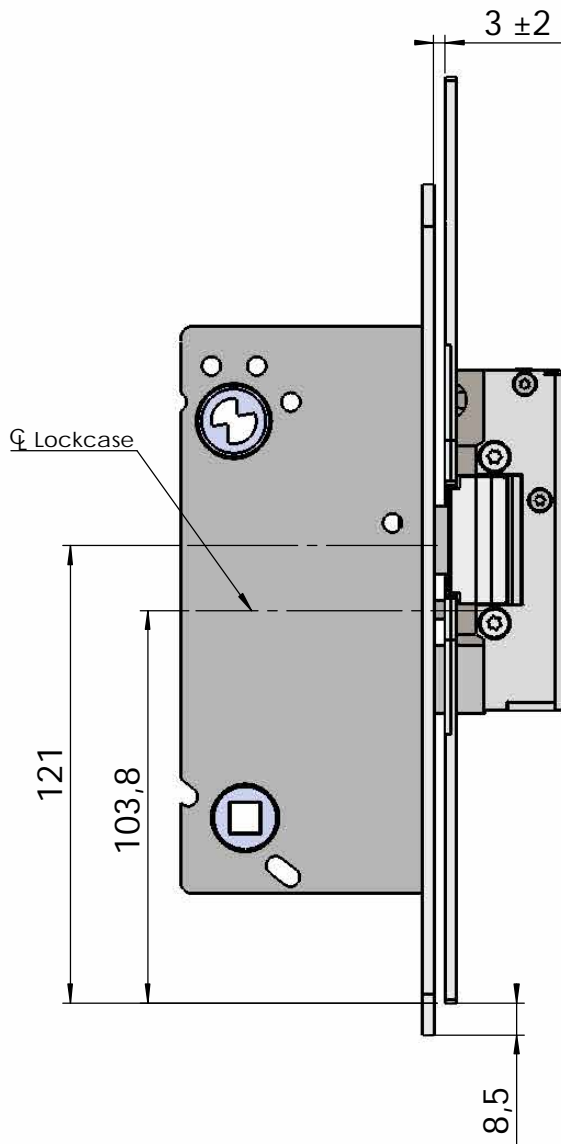

Montering för Modul

This document shall not be copied without owners written allowance and its content shall not be exposed for third part nor be used for unauthorized purpose.

Owner
Stendals EI AB

Title/Description
STEP 40 med plan stolpe plös 10mm
Montering för Modul

Drawing no. ST4001-10

Scale
1:2