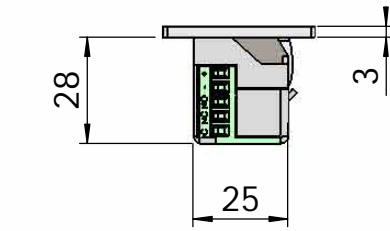

Montering för Modul

This document shall not be copied without owners written allowance and its content shall not be exposed for third part nor be used for unauthorized purpose.

Owner
Stendals EI AB

Title/Description
STEP 40 med plan stolpe plös 10mm
Montering för Modul

Drawing no. ST4001-10

Scale
1:2